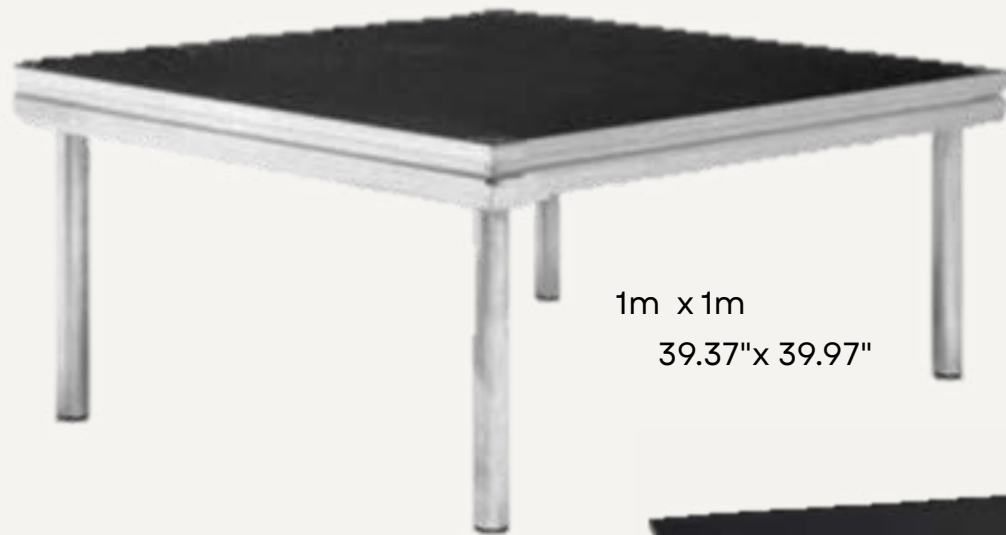

CONGA LP

PODIUM / RISER

1.22m x 1.22m
48.03 " x 48.03"

1m x 2m
39.37" x 78.74"

1m x 1m
39.37" x 39.97"

91,8 x 25 x 4,3 cm
36.14" x 9.84" x 1.69"

Multi-Media Snake Cable 4 Pairs
Male to Female 3 Pin XLR

XLR Females to Dual XLR Males