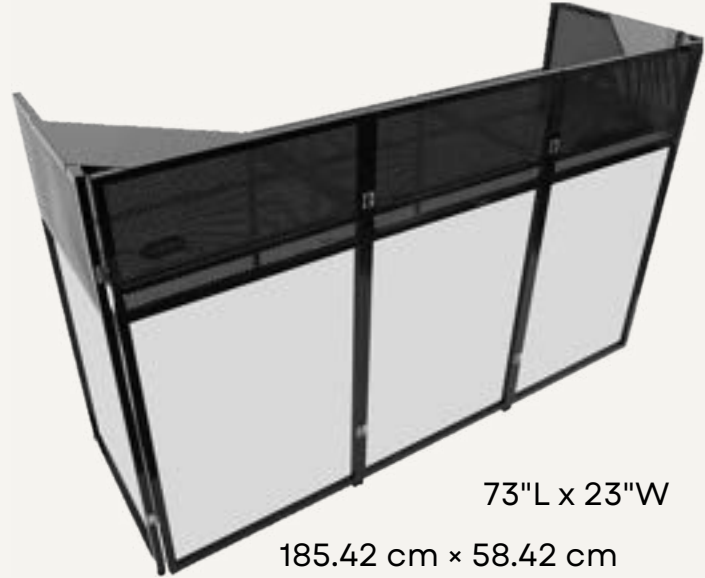

Pioneer DJ DJS-1000

PIONEER RMX 1000 Station

PIONEER DJM S11

PIONEER XDJ RX3

PIONEER XDJ AZ

DJ BOOTH

48" L x 24" W

120 cm x 60 cm

73" L x 23" W

185.42 cm x 58.42 cm

41" L x 21" W

104.14 cm x 53.34 cm

44" x 41" x 21"

112 cm x 104 cm x 53 cm

MICROPHONES - WIRED

MICROS A FIL