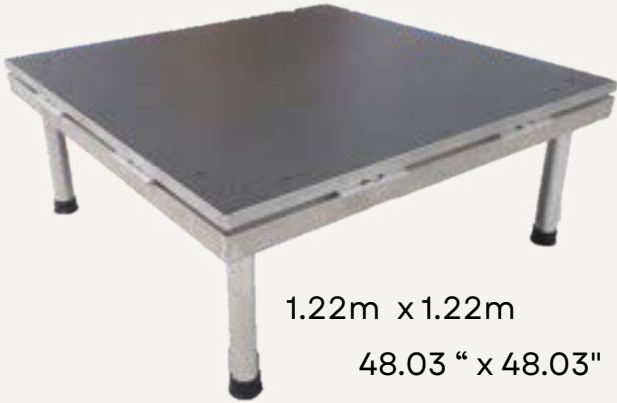

CONGA LP

PODIUM / RISER

1.22m x 1.22m
48.03 " x 48.03"

1m x 2m
39.37" x 78.74"

1m x 1m
39.37" x 39.97"

91,8 x 25 x 4,3 cm
36.14" x 9.84" x 1.69"

Multi-Media Snake Cable 4 Pairs
Male to Female 3 Pin XLR

XLR Females to Dual XLR Males