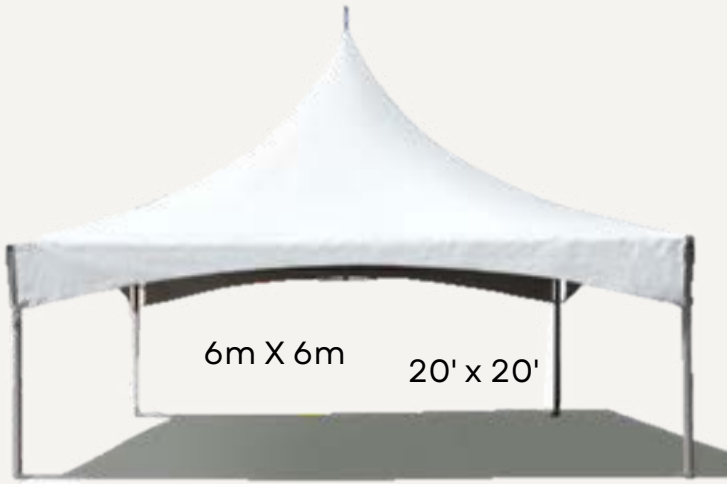

CANOPY TENT / TONNELLES

We carry side covers for canopies of all sizes.

Nous proposons des parois latérales pour tonnelles de toutes tailles.